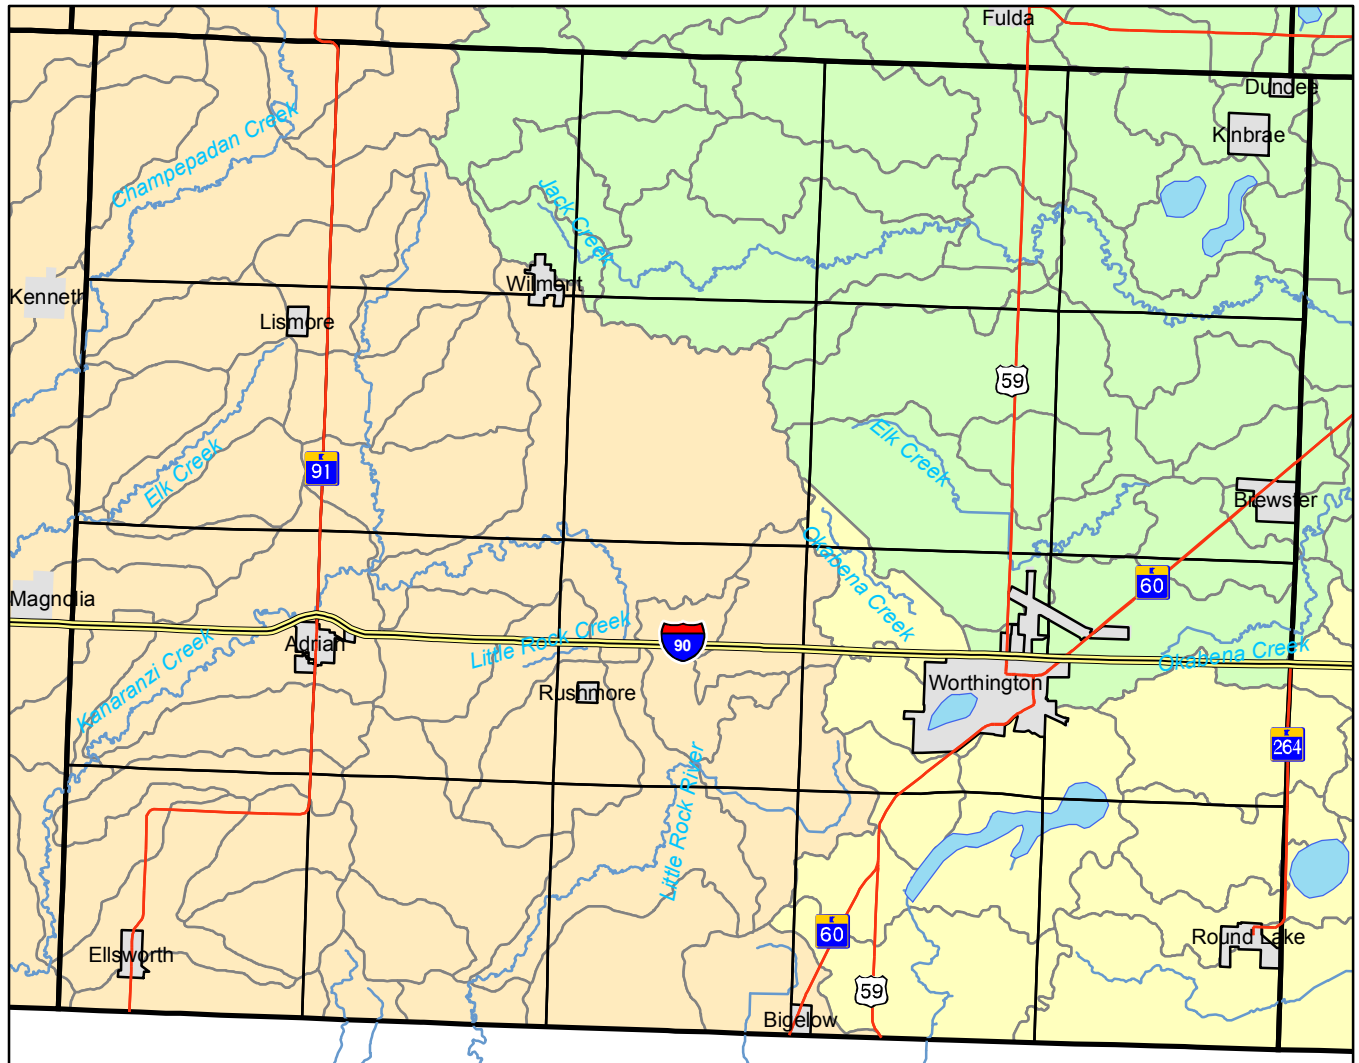

# Watersheds

-  County
-  Townships
-  Lakes
-  Named Streams and Rivers

## Major Watersheds

-  Little Sioux River
-  Rock River
-  W Fork Des Moines

Southwest Regional  
Development Commission

JCS 08.08

Projection: UTM 15N  
Source: MDH, MN DNR, MnDOT, ESRI