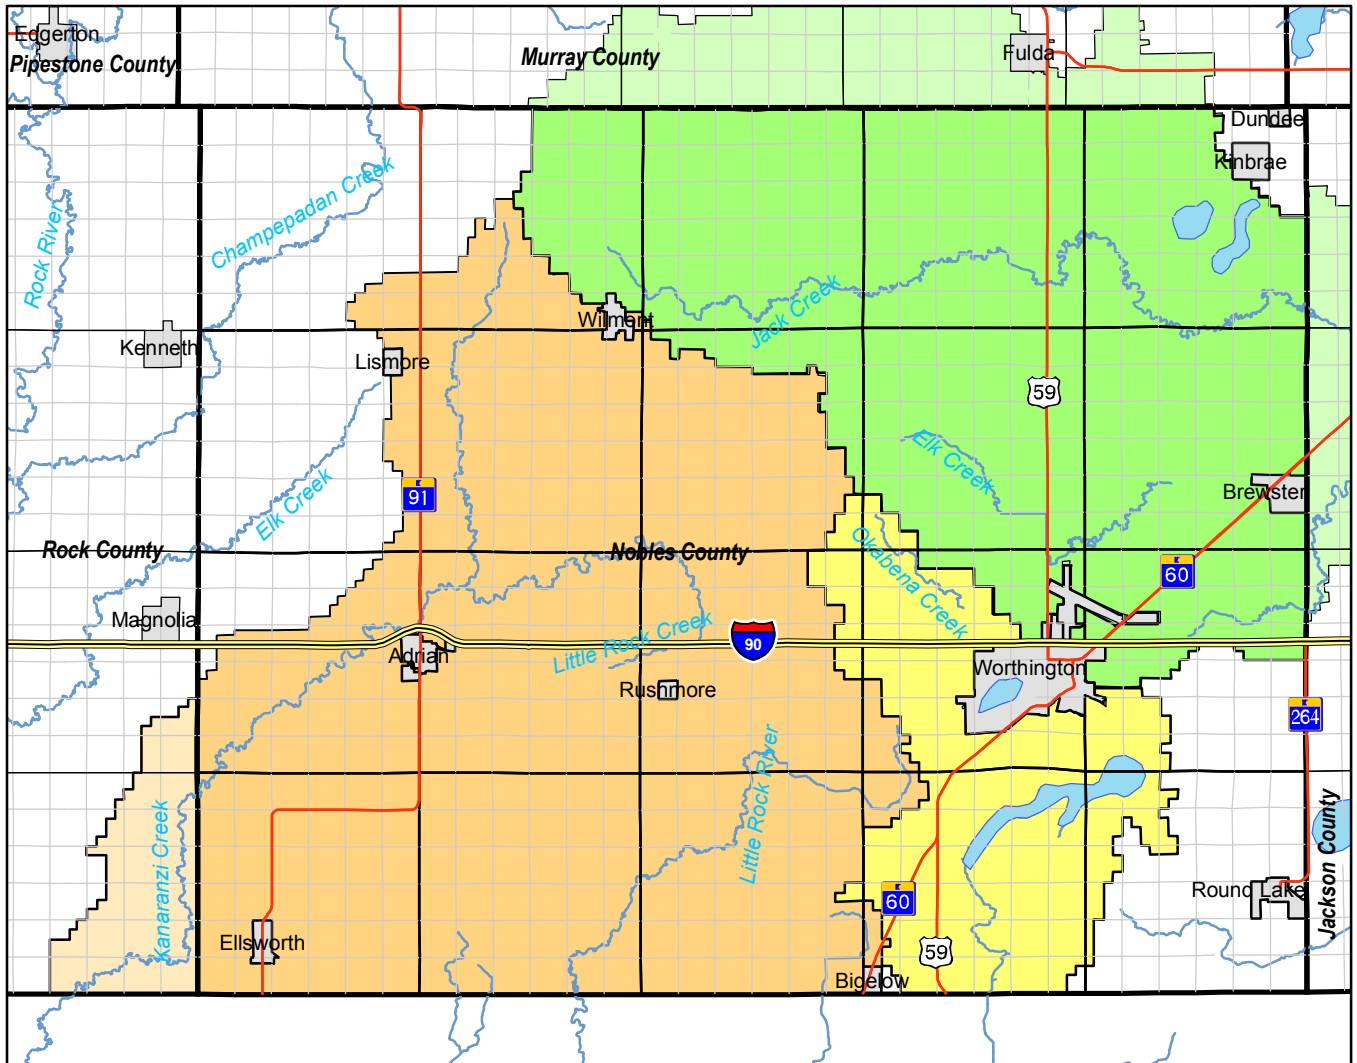

# Watershed District Boundaries

-  County
-  Townships
-  Sections
-  Lakes
-  Named Streams and Rivers
-  Heron Lake WD
-  Kanaranzi-Little Rock WD
-  Okabena-Ocheda WD

Southwest Regional  
Development Commission

JCS 09.08

Projection: NAD83 HARN Adj Nobles Co  
Source: Watershed Districts, MN DNR, MnDOT, ESRI