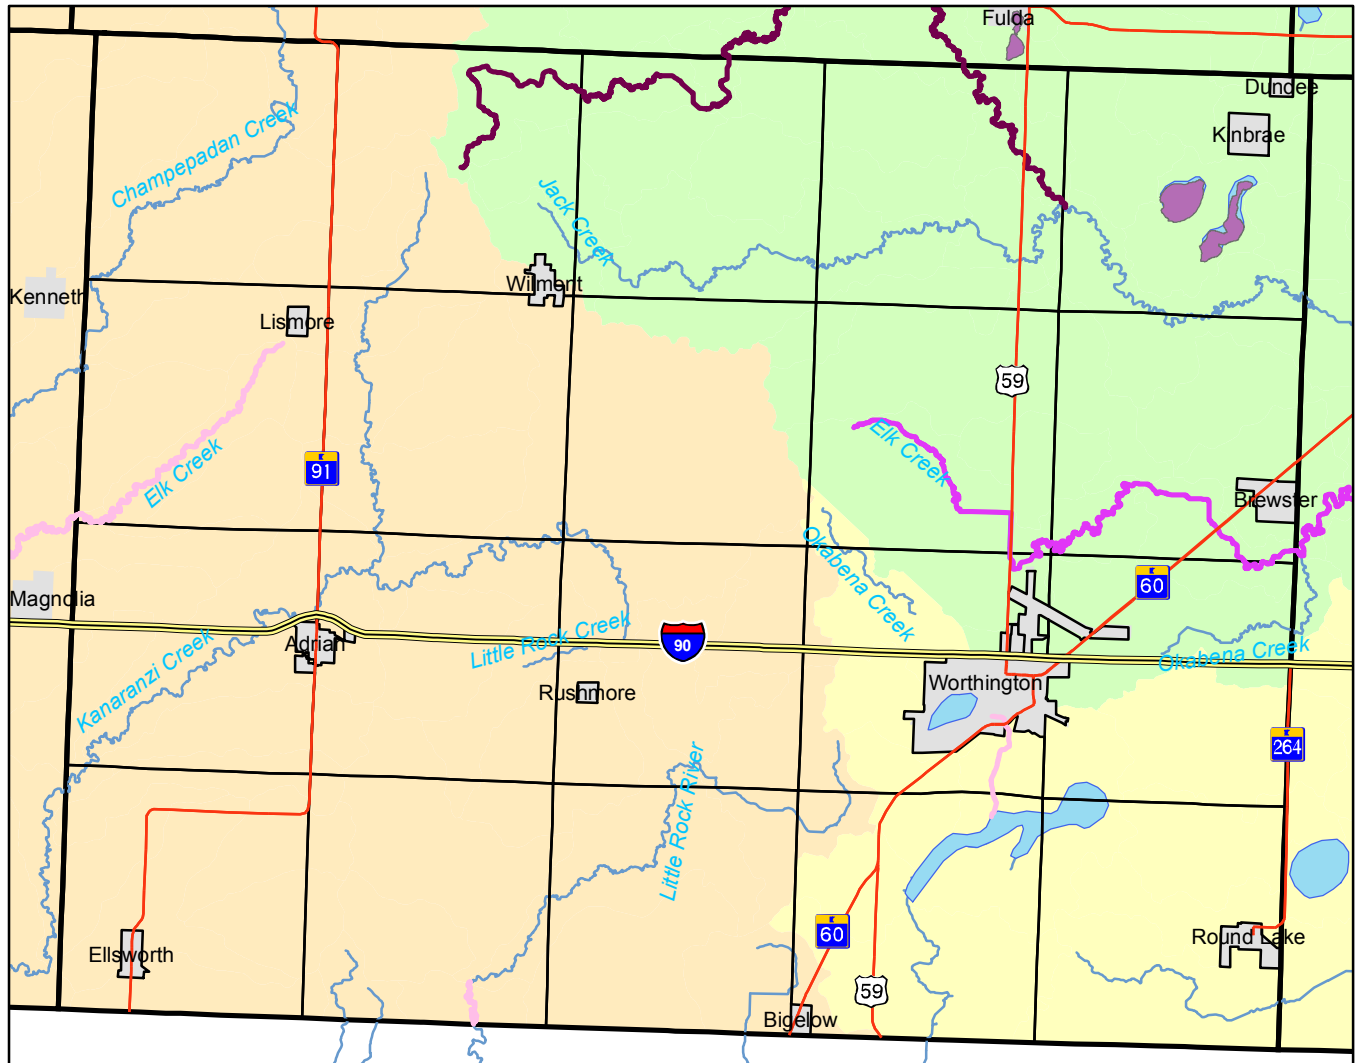

# Impaired Waters 2008

County

Townships

## TMDL 2008

## Major Watersheds

Little Sioux River

Rock River

W Fork Des Moines

Southwest Regional  
Development Commission

JCS 08.08

Projection: UTM 15N

Source: MPCA, MN DNR, MnDOT, ESRI